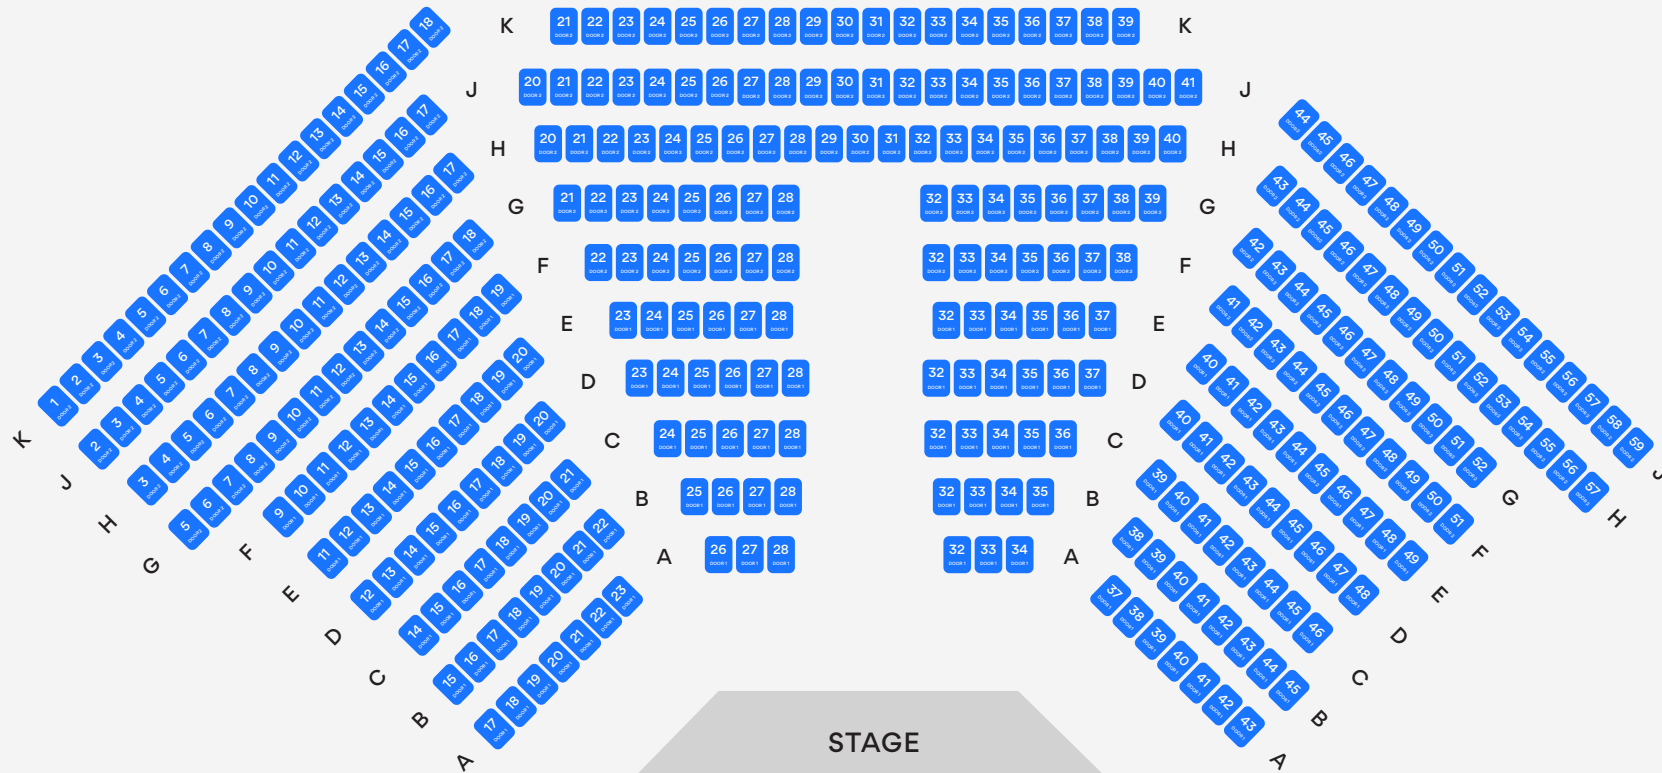

DOOR ENTRY 2
 (Located on the mezzanine level and
 is accessible via staircase or lift)

DOOR ENTRY 1
 (Located on the ground floor)